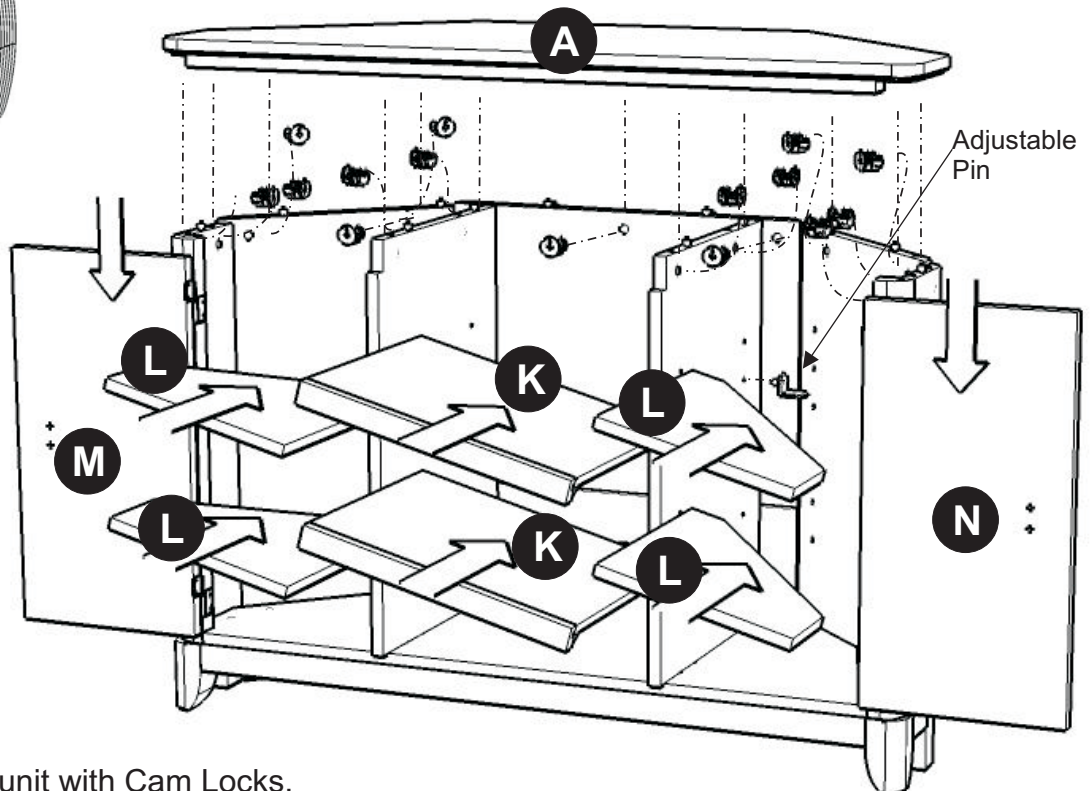

Figure 1

STEP 2

Attach Middle Panels (D) and (E) to Base (F) using Flat Washers and Wood Screws.

Attach Legs (O) to Base (F), using Flat Washers, Spring Washers and Head Cap Bolts. (see Figure 1)

Figure 2

STEP 3

Attach Back Panels (I) and (J), Side Panels (B) and (C) to unit with Cam Locks. (see Figure 2)

STEP 4

Attach Back Panel (G) and (H) to the unit with Flat Washers and Wood Screws.

Figure 3

Flat Washer
Wood Screw

Adjustable Pin

Figure 4

Figure 5

Adjustable Pin

STEP 5

Place Top (A) onto unit with Cam Locks.

Insert Adjustable Pins into side panels and middle panels at the desired level (see Figure 3), then place Shelves (K) and (L) into position.

Assemble Pull Handles to Door (M) and (N) with Machine Screws. (see Figure 4)

Attach Door (M) and (N) to the side panels, by sliding the door lift hinges into the side panels lift hinges. (see Figure 5)