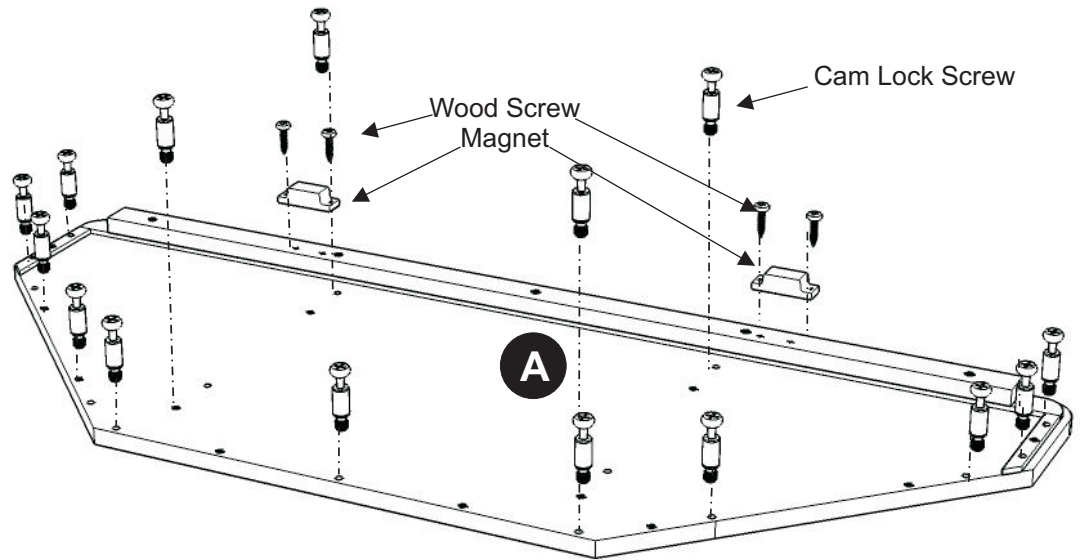

Part List

Hardware List

Tools required for assembly: **Phillips** screwdriver

Home Styles Consumer Assistance Line 888-680-7460 and 877-831-0319
servicedesk@homestyles-furniture.com

Assembly Instructions 2/4

IMPORTANT

Do not tighten screws until each part is properly assembled.

STEP 1

Attach 2X Magnets to pre-drilled holes of Top (A) with Wood Screws.

Insert Cam Lock Screws into the pre-drilled holes of Top (A), Side Panel (B) and (C), Back Panel (I) and (J), then tighten.