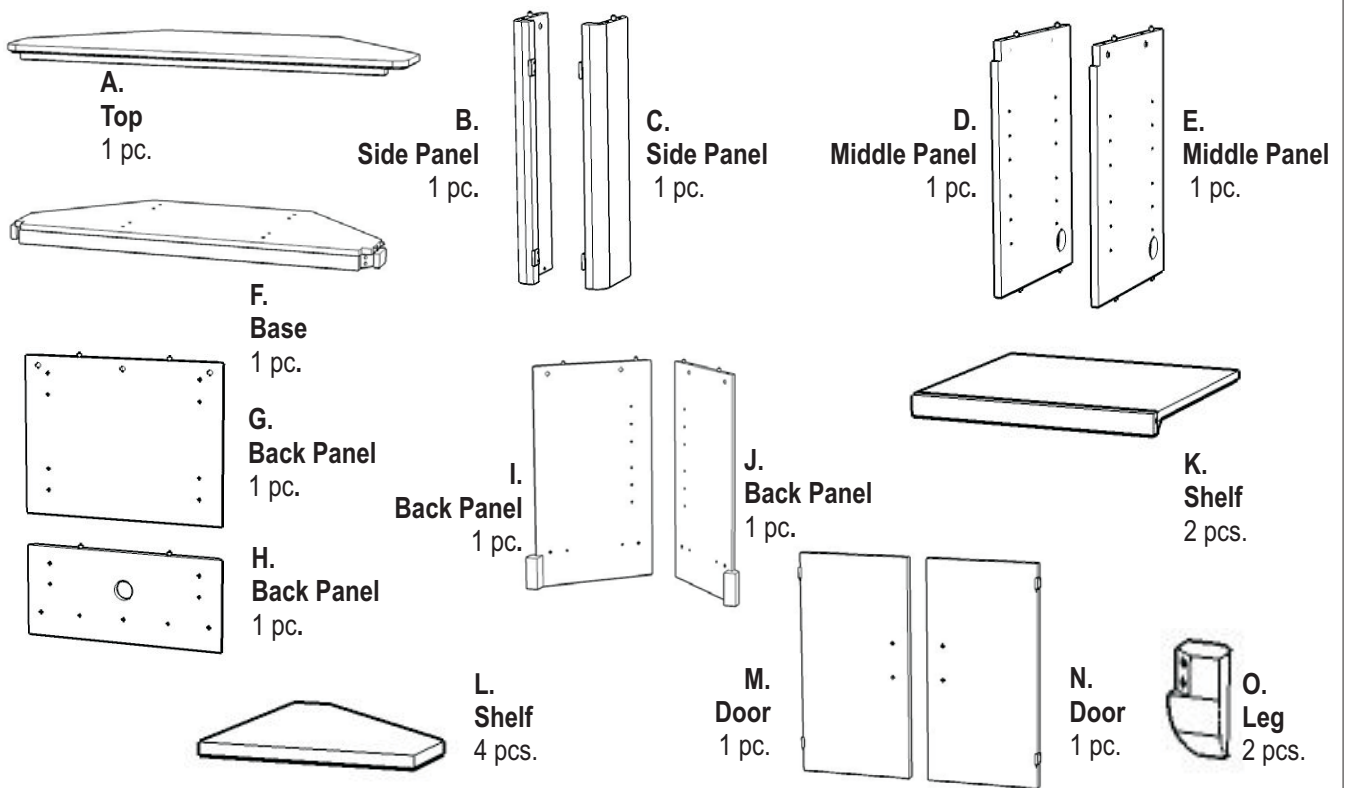

88 5540 07

Paris

Corner Entertainment

IMPORTANT NOTE

Carefully remove all the parts from the carton and put them individually on a soft cloth to prevent scratches or other damages occurring to the wood parts.

We have taken great care in the design of this product and request that you carefully and strictly follow our assembly instructions to ensure a completed product as it was designed.

Casual Attire For Today's Home

Part List

Hardware List

Tools required for assembly: **Phillips** screwdriver

Home Styles Consumer Assistance Line 888-680-7460 and 877-831-0319
servicedesk@homestyles-furniture.com