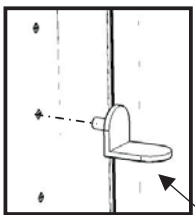

IMPORTANT

Do not tighten screws until each part is properly assembled.

STEP 1

Attach 2X Magnets to pre-drilled holes of Top (A) with Wood Screws.

Insert Cam Lock Screws into the pre-drilled holes of Top (A), Side Panel (B) and (C), Back Panel (I) and (J), then tighten.

Figure 1

STEP 2

Attach Middle Panels (D) and (E) to Base (F) using Flat Washers and Wood Screws.

Attach Legs (O) to Base (F), using Flat Washers, Spring Washers and Head Cap Bolts. (see Figure 1)

Figure 2

STEP 3

Attach Back Panels (I) and (J), Side Panels (B) and (C) to unit with Cam Locks. (see Figure 2)

STEP 4

Attach Back Panel (G) and (H) to the unit with Flat Washers and Wood Screws.

Figure 3

Flat Washer
Wood Screw

Adjustable Pin

Figure 4

Figure 5

Adjustable Pin

STEP 5

Place Top (A) onto unit with Cam Locks.

Insert Adjustable Pins into side panels and middle panels at the desired level (see Figure 3), then place Shelves (K) and (L) into position.