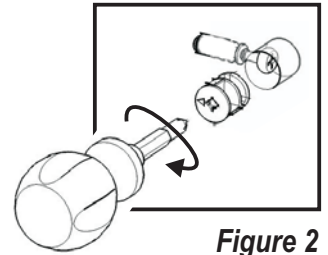

IMPORTANT

Do not tighten screws until each part is properly assembled.

STEP 1

Attach 2X Magnets to pre-drilled holes of Top (A) with Wood Screws.

Insert Cam Lock Screws into the pre-drilled holes of Top (A), Side Panel (B) and (C), Back Panel (I) and (J), then tighten.

Figure 1

STEP 2

Attach Middle Panels (D) and (E) to Base (F) using Flat Washers and Wood Screws.

Attach Legs (O) to Base (F), using Flat Washers, Spring Washers and Head Cap Bolts. (see Figure 1)

Figure 2

STEP 3

Attach Back Panels (I) and (J), Side Panels (B) and (C) to unit with Cam Locks. (see Figure 2)

STEP 4

Attach Back Panel (G) and (H) to the unit with Flat Washers and Wood Screws.

Figure 3

Flat Washer
Wood Screw