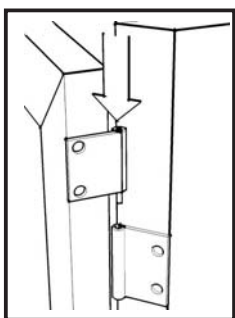

STEP 3

Attach Back Panels (I) and (J), Side Panels (B) and (C) to unit with Cam Locks. (see Figure 2)

STEP 4

Attach Back Panel (G) and (H) to the unit with Flat Washers and Wood Screws.

Figure 3

Flat Washer
Wood Screw

Adjustable Pin

Figure 4

Figure 5

Adjustable Pin

STEP 5

Place Top (A) onto unit with Cam Locks.

Insert Adjustable Pins into side panels and middle panels at the desired level (see Figure 3), then place Shelves (K) and (L) into position.

Assemble Pull Handles to Door (M) and (N) with Machine Screws. (see Figure 4)

Attach Door (M) and (N) to the side panels, by sliding the door lift hinges into the side panels lift hinges. (see Figure 5)