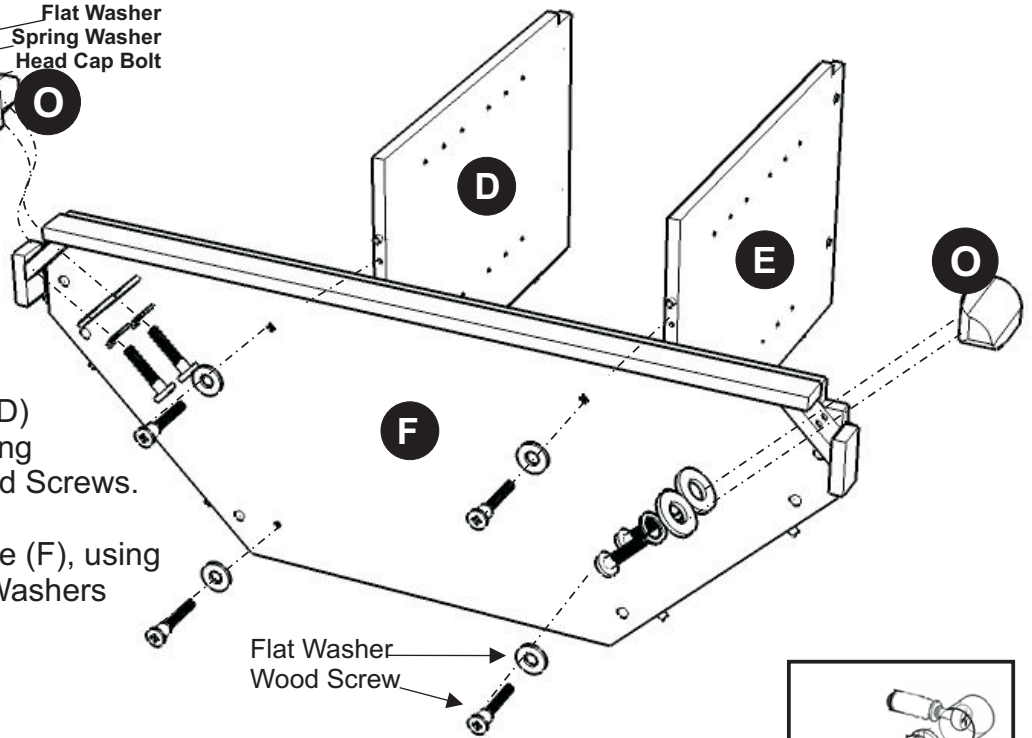

IMPORTANT

Do not tighten screws until each part is properly assembled.

STEP 1

Attach 2X Magnets to pre-drilled holes of Top (A) with Wood Screws.

Insert Cam Lock Screws into the pre-drilled holes of Top (A), Side Panel (B) and (C), Back Panel (I) and (J), then tighten.

Figure 1

STEP 2

Attach Middle Panels (D) and (E) to Base (F) using Flat Washers and Wood Screws.

Attach Legs (O) to Base (F), using Flat Washers, Spring Washers and Head Cap Bolts. (see Figure 1)

Figure 2

STEP 3

Attach Back Panels (I) and (J), Side Panels (B) and (C) to unit with Cam Locks. (see Figure 2)

STEP 4

Attach Back Panel (G) and (H) to the unit with Flat Washers and Wood Screws.

Figure 3

Flat Washer
Wood Screw