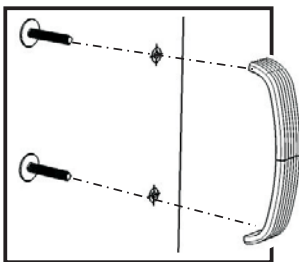

IMPORTANT

Do not tighten screws until each part is properly assembled.

STEP 1

Attach 2X Magnets to pre-drilled holes of Top (A) with Wood Screws.

Insert Cam Lock Screws into the pre-drilled holes of Top (A), Side Panel (B) and (C), Back Panel (I) and (J), then tighten.

STEP 3

Attach Back Panels (I) and (J), Side Panels (B) and (C) to unit with Cam Locks. (see Figure 2)

STEP 4

Attach Back Panel (G) and (H) to the unit with Flat Washers and Wood Screws.

Figure 3

Flat Washer
Wood Screw

Adjustable Pin

Figure 4

Figure 5

Adjustable Pin

STEP 5

Place Top (A) onto unit with Cam Locks.

Insert Adjustable Pins into side panels and middle panels at the desired level (see Figure 3), then place Shelves (K) and (L) into position.