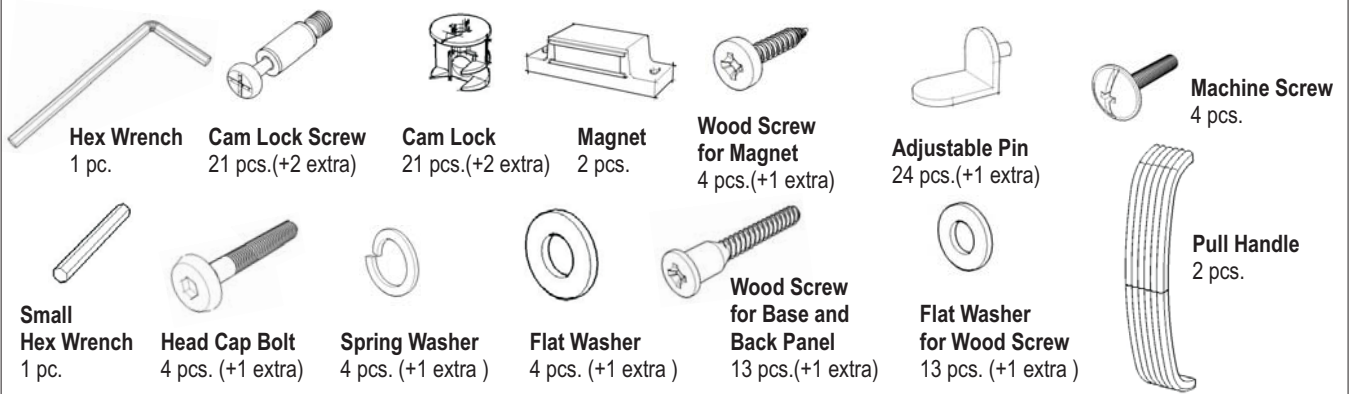

Part List

Hardware List

Tools required for assembly: **Phillips** screwdriver

Home Styles Consumer Assistance Line 888-680-7460 and 877-831-0319
servicedesk@homestyles-furniture.com

Assembly Instructions 2/4

IMPORTANT

Do not tighten screws until each part is properly assembled.

STEP 1

Attach 2X Magnets to pre-drilled holes of Top (A) with Wood Screws.

Insert Cam Lock Screws into the pre-drilled holes of Top (A), Side Panel (B) and (C), Back Panel (I) and (J), then tighten.