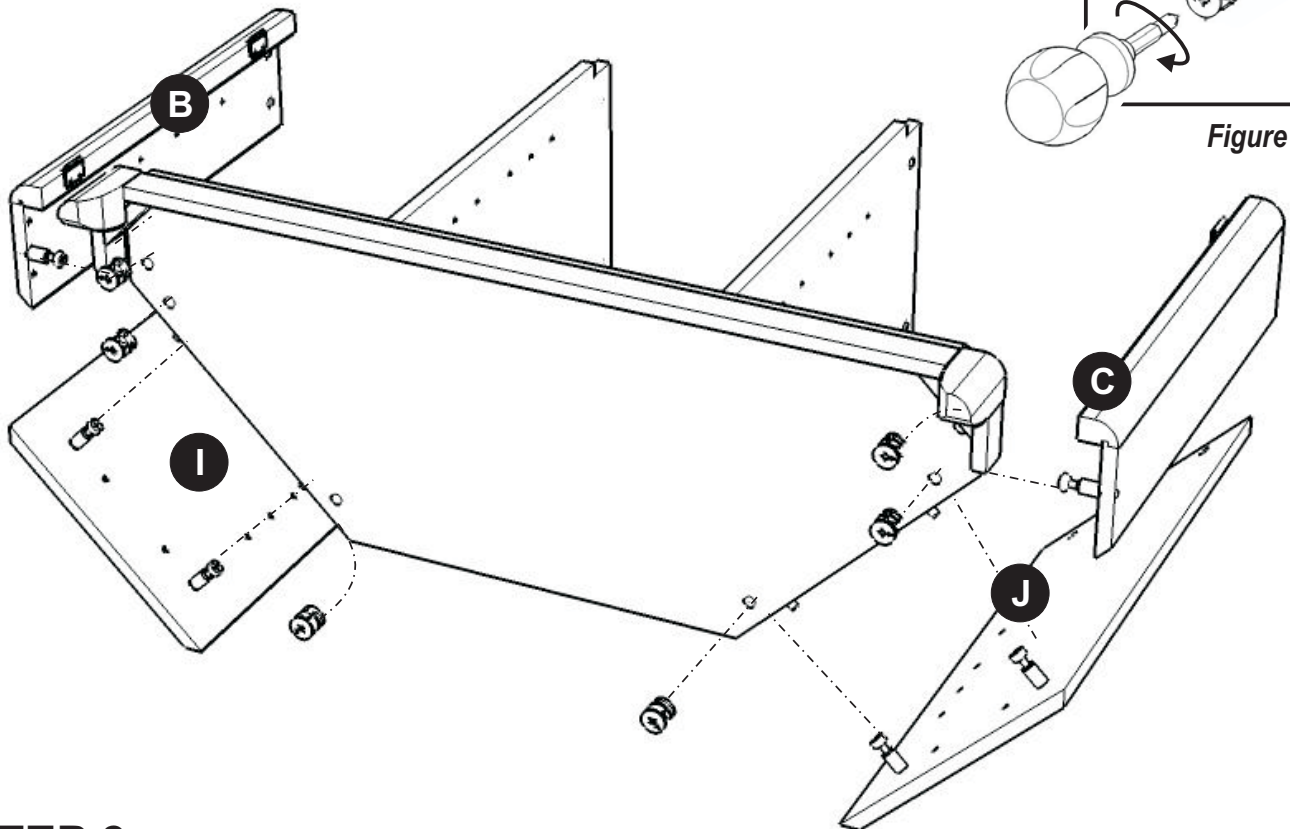

IMPORTANT

Do not tighten screws until each part is properly assembled.

STEP 1

Attach 2X Magnets to pre-drilled holes of Top (A) with Wood Screws.

Insert Cam Lock Screws into the pre-drilled holes of Top (A), Side Panel (B) and (C), Back Panel (I) and (J), then tighten.

Figure 1

STEP 2

Attach Middle Panels (D) and (E) to Base (F) using Flat Washers and Wood Screws.

Attach Legs (O) to Base (F), using Flat Washers, Spring Washers and Head Cap Bolts. (see Figure 1)

Figure 2

STEP 3

Attach Back Panels (I) and (J), Side Panels (B) and (C) to unit with Cam Locks. (see Figure 2)

STEP 4

Attach Back Panel (G) and (H) to the unit with Flat Washers and Wood Screws.

Figure 3

Flat Washer
Wood Screw