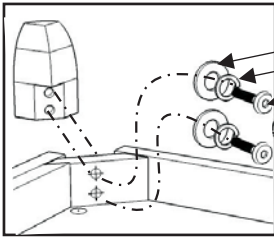

Part List

Hardware List

Tools required for assembly: **Phillips** screwdriver

Home Styles Consumer Assistance Line 888-680-7460 and 877-831-0319
servicedesk@homestyles-furniture.com

Assembly Instructions 2/4

IMPORTANT

Do not tighten screws until each part is properly assembled.

STEP 1

Attach 2X Magnets to pre-drilled holes of Top (A) with Wood Screws.

Insert Cam Lock Screws into the pre-drilled holes of Top (A), Side Panel (B) and (C), Back Panel (I) and (J), then tighten.

Figure 1

STEP 2

Attach Middle Panels (D) and (E) to Base (F) using Flat Washers and Wood Screws.

Attach Legs (O) to Base (F), using Flat Washers, Spring Washers and Head Cap Bolts. (see Figure 1)

Figure 2

STEP 3

Attach Back Panels (I) and (J), Side Panels (B) and (C) to unit with Cam Locks. (see Figure 2)

STEP 4

Attach Back Panel (G) and (H) to the unit with Flat Washers and Wood Screws.

Figure 3

Flat Washer
Wood Screw