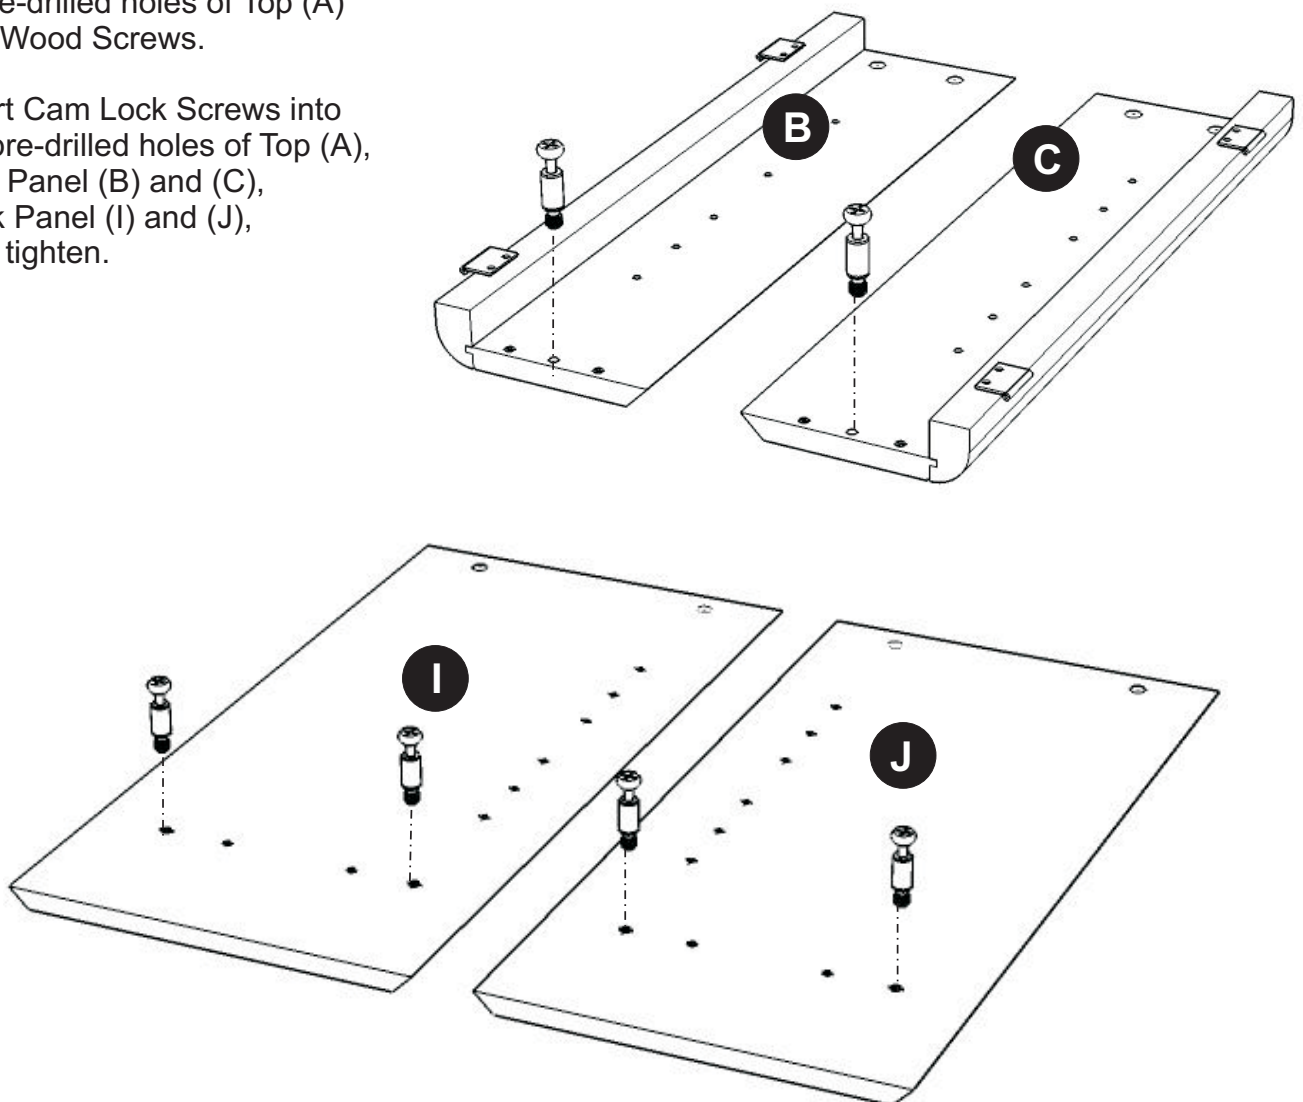

IMPORTANT

Do not tighten screws until each part is properly assembled.

STEP 1

Attach 2X Magnets to pre-drilled holes of Top (A) with Wood Screws.

Insert Cam Lock Screws into the pre-drilled holes of Top (A), Side Panel (B) and (C), Back Panel (I) and (J), then tighten.

Figure 1

STEP 2

Attach Middle Panels (D) and (E) to Base (F) using Flat Washers and Wood Screws.

Attach Legs (O) to Base (F), using Flat Washers, Spring Washers and Head Cap Bolts. (see Figure 1)

Figure 2

STEP 3

Attach Back Panels (I) and (J), Side Panels (B) and (C) to unit with Cam Locks. (see Figure 2)

STEP 4

Attach Back Panel (G) and (H) to the unit with Flat Washers and Wood Screws.

Figure 3

Flat Washer
Wood Screw