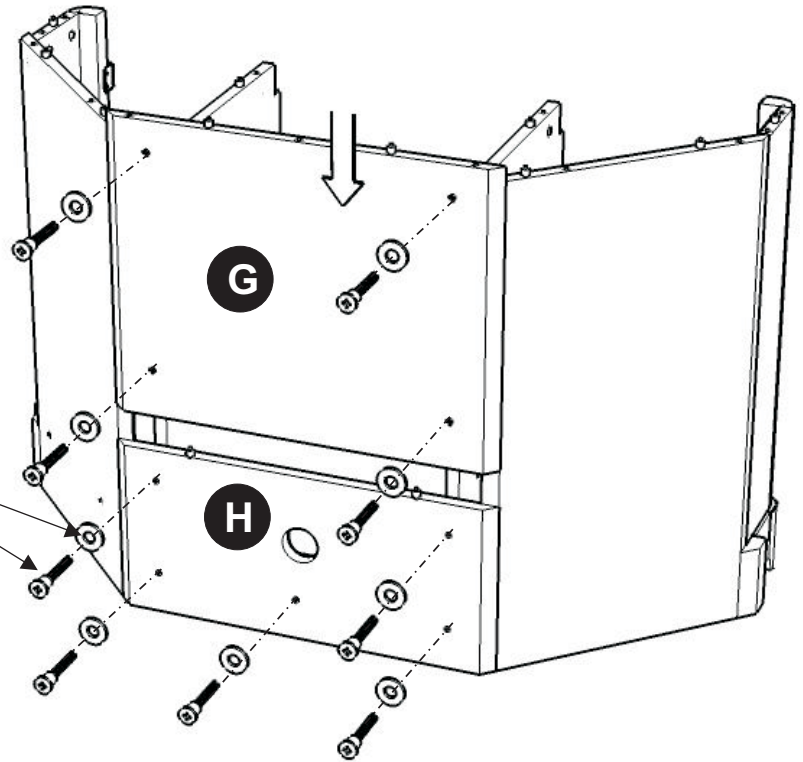

STEP 3

Attach Back Panels (I) and (J), Side Panels (B) and (C) to unit with Cam Locks. (see Figure 2)

STEP 4

Attach Back Panel (G) and (H) to the unit with Flat Washers and Wood Screws.

Figure 3

Flat Washer
Wood Screw

Adjustable Pin

Figure 4

Figure 5

Adjustable Pin

STEP 5

Place Top (A) onto unit with Cam Locks.

Insert Adjustable Pins into side panels and middle panels at the desired level (see Figure 3), then place Shelves (K) and (L) into position.